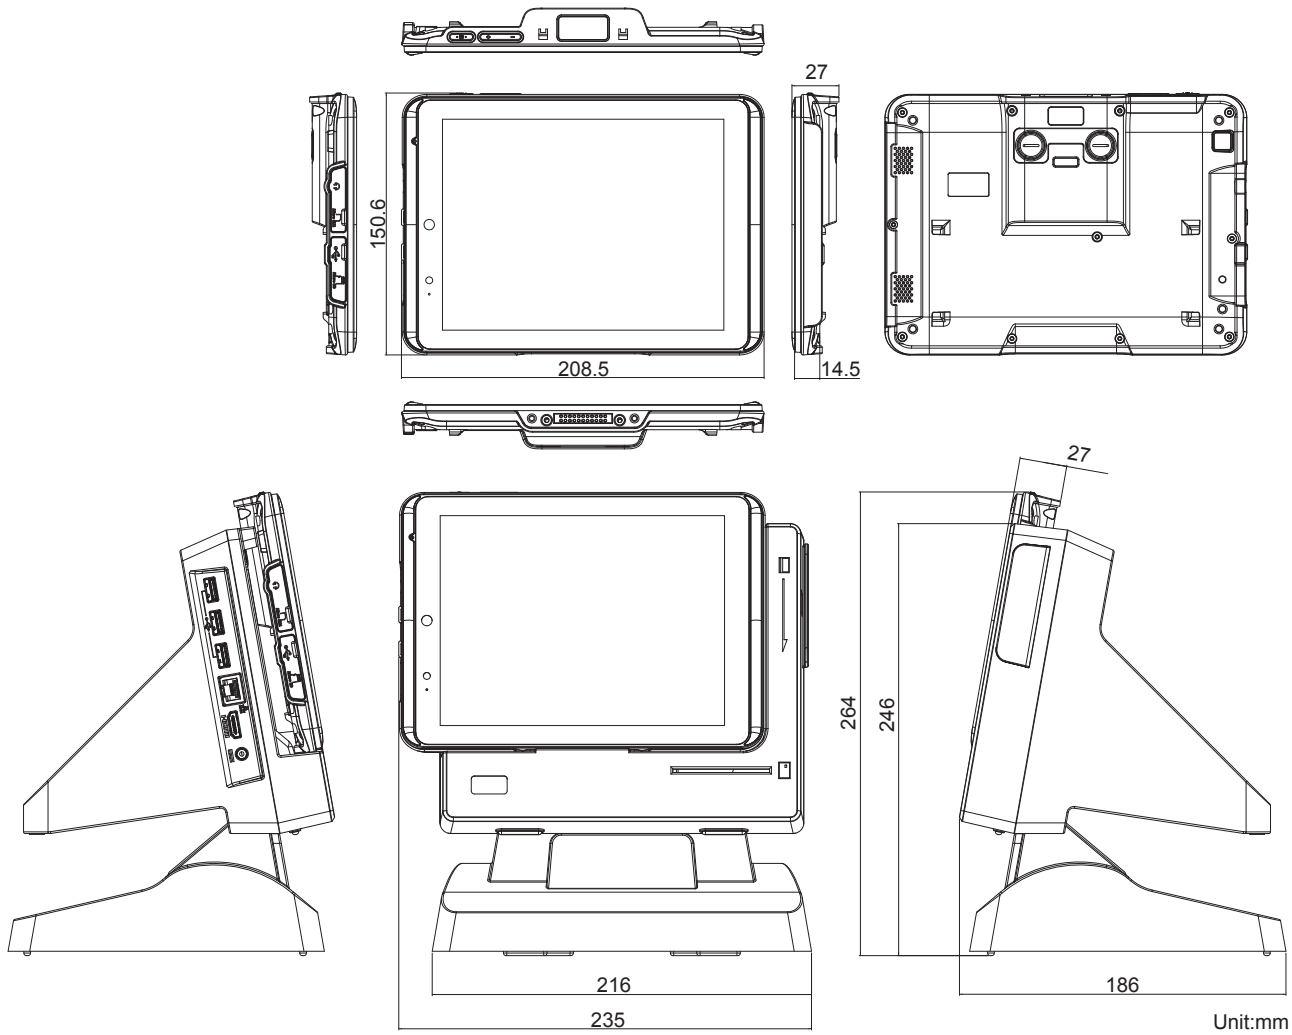

Dimensions

Standard Accessories

Universal power adapter, 12V / 60W

Optional Accessories

Desktop cradle & docking

Hand strap

Pistol grip w/ 8000mAh power bank and power status LED

Pistol grip

Thermal printer