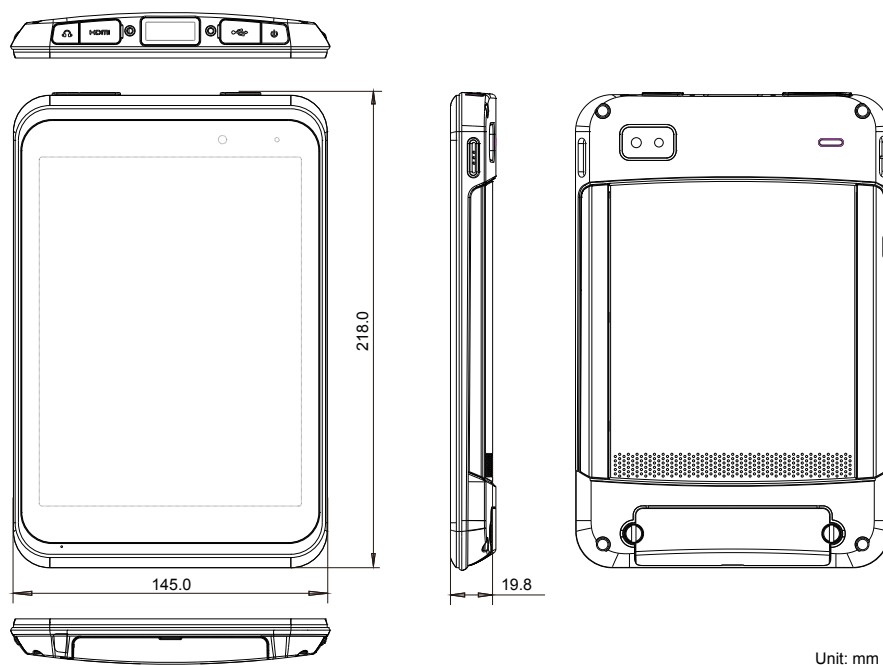

Dimensions

Standard Accessories

Universal power adapter (power plug type varies according to region)	
Rechargeable Li-ion battery pack	
Earphone	
User Manual	

Optional Accessories

D.Dock-G8	Desktop cradle	
Holster	Handheld 3-in-1 holster w/ shoulder strap